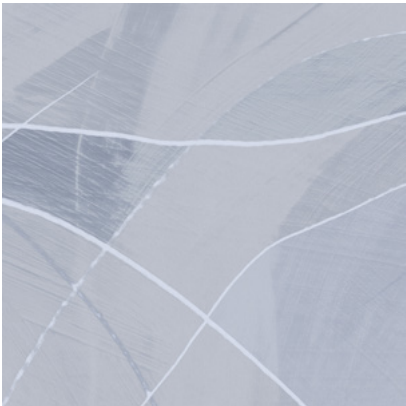

Calico

OBLIQUE

Tear Sheet

Oblique is an exploration of the shape of a line.

ARC

CURVE

ETCH

ORBIT

SKEW

SPIRAL

SWIRL

WAVE

Oblique Swirl

Suitable for residential and some commercial projects

COLOR
Swirl

ITEM
5047

CONTENT
Clay-Coated Paper

PANEL WIDTH
26" / 661 mm trimmed

PANEL HEIGHT
132" / 3353 mm standard
192" / 4877 mm extended

REPEAT
Non-repeating

STOCK
Made to order

LEAD TIME
4 weeks to print

MINIMUM
1 panel

PRICE
Available upon request