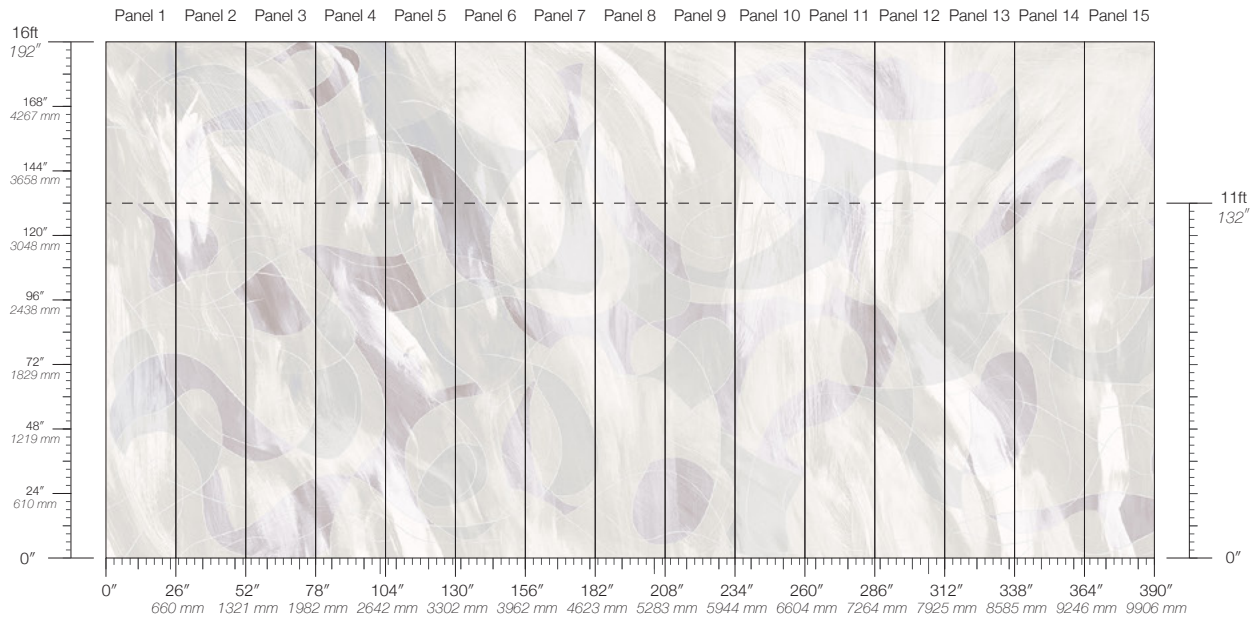

Calico

OBLIQUE

Tear Sheet

Oblique is an exploration of the shape of a line.

ARC

CURVE

ETCH

ORBIT

SKEW

SPIRAL

SWIRL

WAVE

Oblique Swirl

Suitable for residential and some commercial projects

COLOR
Swirl

ITEM
5047

CONTENT
Clay-Coated Paper

PANEL WIDTH
26" / 661 mm trimmed

PANEL HEIGHT
132" / 3353 mm standard
192" / 4877 mm extended

REPEAT
Non-repeating

STOCK
Made to order

LEAD TIME
4 weeks to print

MINIMUM
1 panel

PRICE
Available upon request